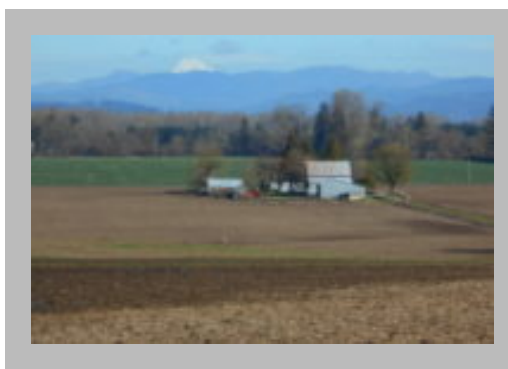

Jefferson 87.69 Acre Farm (Price Reduced)

Details

Address : 15831 Green Bridge Road
Southeast Jefferson, Oregon 97352
Closest city (area) : Jefferson
Price : \$750,000
Lot Size : 87.69 acres
Annual Property Tax : 1,672.29
Square Footage : 2298

Description
