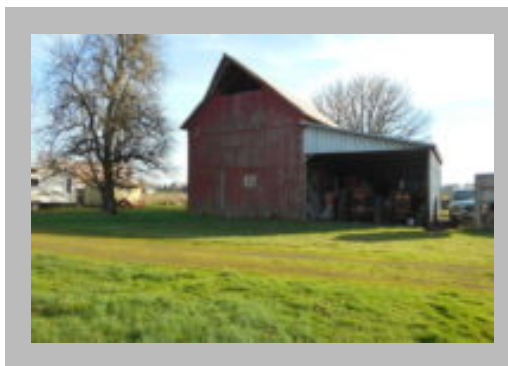

Jefferson 87.69 Acre Farm (Price Reduced)

Details

Address : 15831 Green Bridge Road
Southeast Jefferson, Oregon 97352
Closest city (area) : Jefferson
Price : \$750,000
Lot Size : 87.69 acres
Annual Property Tax : 1,672.29
Square Footage : 2298